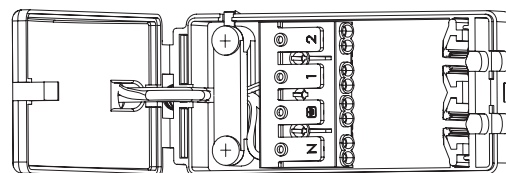

78524

ShieldECO 800 Tilt

FEATURES

- 5 years (2 years + 3 years) extended warranty
- Chrome plate & clear acrylic finish
- Constructed from steel & acrylic
- Complete with integrated control gear
- Fire rated to 30, 60 & 90 minutes
- 20° tilt

SPEC DATA

Product wattage:	8.5W
Product Lumen:	750
Lumen/W:	88
Kelvin:	3000K
Energy Rating:	E
Dimmable:	Yes
Beam Angle:	60°
Power Factor:	0.9
CRI:	80
Lifetime (Hours):	30000
LED Type:	SMD
SDCM:	<6
Product Voltage:	220-240V
IP Rating:	IP20
Cut out:	D70mm
Operating Temp:	-20 to 40 Degree
Product Weight (KG):	0.27
Minimum Cavity Depth:	60mm
Terminal Block:	4-way Quick fit
Class:	2

ACCESSORIES

- 101345, Dimmer module 100W universal
- 101346, Dimmer module 250W trailing edge
- 103944, EM conversion kit 8W

Quick fit