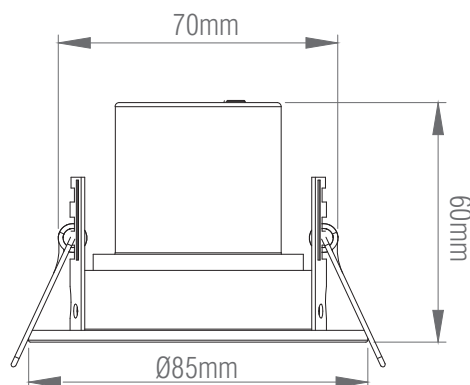

78524

ShieldECO 800 Tilt

FEATURES

- 5 years (2 years + 3 years) extended warranty
- Chrome plate & clear acrylic finish
- Constructed from steel & acrylic
- Complete with integrated control gear
- Fire rated to 30, 60 & 90 minutes
- 20° tilt

SPEC DATA

Product wattage:	8.5W
Product Lumen:	750
Lumen/W:	88
Kelvin:	3000K
Energy Rating:	E
Dimmable:	Yes
Beam Angle:	60°
Power Factor:	0.9
CRI:	80
Lifetime (Hours):	30000
LED Type:	SMD
SDCM:	<6
Product Voltage:	220-240V
IP Rating:	IP20
Cut out:	D70mm
Operating Temp:	-20 to 40 Degree
Product Weight (KG):	0.27
Minimum Cavity Depth:	60mm
Terminal Block:	4-way Quick fit
Class:	2

ACCESSORIES

- 101345, Dimmer module 100W universal
- 101346, Dimmer module 250W trailing edge
- 103944, EM conversion kit 8W

Quick fit