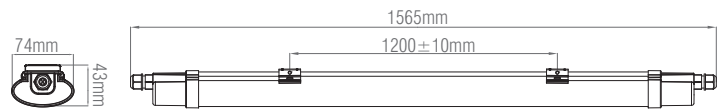

## Reeve Connect 5FT High Lumen

### FEATURES

- 3 years (2 years + 1 year) extended warranty
- Opal & gloss white PC finish
- Constructed from polycarbonate
- Quick fix connector on both ends
- Max. connect quantity 8 fittings
- Flicker free
- IP65
- IK08

### SPEC DATA

Product Wattage:	55W
Product Lumen:	6000
Lumen/W:	109
Kelvin:	6500K
Energy Rating:	F
Dimmable:	No
Beam Angle:	120°
Power Factor:	>0.9
CRI:	80
Lifetime (Hours):	30000
SDCM:	6
Driver Type:	Constant Current 210mA
Inrush Current at Start Up:	39A
Product Voltage:	220-240V
Hertz:	50/60
Surge Protection (KV):	1
Operating Temp.:	-20 to 40 Degree
Diffuser Material:	PC
Product Weight (KG):	0.69
Terminal Block:	2 way quick fit
Class:	2