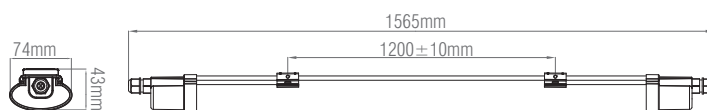

75533

Reeve Connect 5FT

FEATURES

- 3 years (2 years + 1 year) extended warranty
- Opal & gloss white PC finish
- Constructed from polycarbonate
- Quick fix connector on both ends
- Max. connect quantity 12 fittings
- Flicker free
- IP65
- IK08

SPEC DATA

Product Wattage:	45W
Product Lumen:	4000
Lumen/W:	89
Kelvin:	6500K
Energy Rating:	F
Dimmable:	No
Beam Angle:	120°
Power Factor:	>0.9
CRI:	80
Lifetime (Hours):	30000
SDCM:	6
Driver Type:	Constant Current 106mA
Inrush Current at Start Up:	5.82A
Product Voltage:	220-240V
Hertz:	50/60
Surge Protection (KV):	1
Operating Temp.:	-20 to 40 Degree
Diffuser Material:	PC
Product Weight (KG):	0.65
Terminal Block:	2 way quick fit
Class:	2