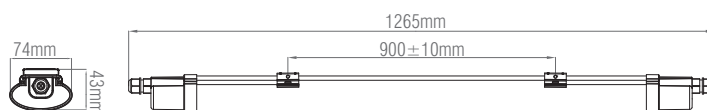

75532

Reeve Connect 4FT

FEATURES

- 3 years (2 years + 1 year) extended warranty
- Opal & gloss white PC finish
- Constructed from polycarbonate
- Quick fix connector on both ends
- Max. connect quantity 12 fittings
- Flicker free
- IP65
- IK08

SPEC DATA

Product Wattage:	36W
Product Lumen:	3700
Lumen/W:	103
Kelvin:	6500K
Energy Rating:	F
Dimmable:	No
Beam Angle:	120°
Power Factor:	>0.9
CRI:	80
Lifetime (Hours):	30000
SDCM:	6
Driver Type:	Constant Current 87mA
Inrush Current at Start Up:	2.9A
Product Voltage:	220-240V
Hertz:	50/60
Surge Protection (KV):	1
Operating Temp.:	-20 to 40 Degree
Diffuser Material:	PC
Product Weight (KG):	0.54
Terminal Block:	2 way quick fit
Class:	2