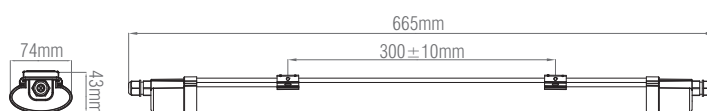

75531

Reeve Connect 2FT

FEATURES

- 3 years (2 years + 1 year) extended warranty
- Opal & gloss white PC finish
- Constructed from polycarbonate
- Quick fix connector on both ends
- Max. connect quantity 15 fittings
- Flicker free
- IP65
- IK08

SPEC DATA

Product Wattage:	18W
Product Lumen:	1650
Lumen/W:	92
Kelvin:	6500K
Energy Rating:	F
Dimmable:	No
Beam Angle:	120°
Power Factor:	>0.5
CRI:	80
Lifetime (Hours):	30000
SDCM:	6
Driver Type:	Constant Current 220mA
Inrush Current at Start Up:	1.74A
Product Voltage:	220-240V
Hertz:	50/60
Surge Protection (KV):	0.5
Operating Temp.:	-20 to 40 Degree
Diffuser Material:	PC
Product Weight (KG):	0.32
Terminal Block:	2 way quick fit
Class:	2