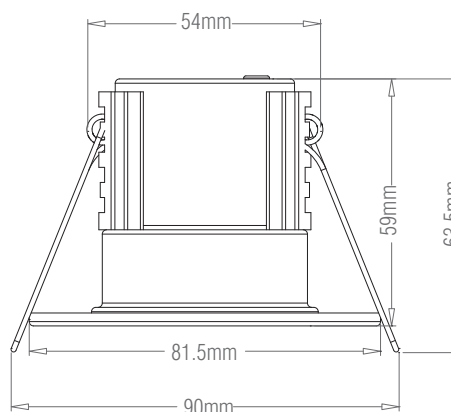

74708

ShieldECO 800

FEATURES

- 5 years (2 years + 3 years) extended warranty
- Matt white & clear acrylic finish
- Constructed from steel & acrylic
- Complete with integrated control gear
- Fire rated to 30, 60 & 90 minutes
- Suitable for covering with insulation 270mm
- Suitable for bathroom zone 2
- Suitable for bathroom zone 1 if used in conjunction with a 30MA RCD
- IP65

SPEC DATA

Product wattage:	8.5W
Product Lumen:	820
Lumen/W:	96
Kelvin:	4000K
Energy Rating:	E
Dimmable:	Yes
Beam Angle:	60°
Power Factor:	0.9
CRI:	80
Lifetime (Hours):	30000
LED Type:	SMD
SDCM:	<6
Driver Type:	Constant current 100mA
Inrush Current at Start Up:	Max. 20A
Product Voltage:	220-240V
Hertz:	50/60
Cut out:	Ø57mm
Minimum Cavity Depth:	62mm
Operating Temp:	-20 to 40 Degree
Product Weight (KG):	0.209
Terminal Block:	4-way Quick fit
Class:	2

ACCESSORIES

- 95202, ShieldECO satin bezel
- 95203, ShieldECO chrome bezel
- 95204, ShieldECO black bezel
- 101345, Dimmer module 100W universal
- 101346, Dimmer module 250W trailing edge
- 103944, EM conversion kit 8W

Quick fit