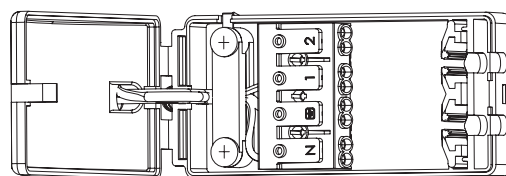

74708

ShieldECO 800

FEATURES

- 5 years (2 years + 3 years) extended warranty
- Matt white & clear acrylic finish
- Constructed from steel & acrylic
- Complete with integrated control gear
- Fire rated to 30, 60 & 90 minutes
- Suitable for covering with insulation 270mm
- Suitable for bathroom zone 2
- Suitable for bathroom zone 1 if used in conjunction with a 30MA RCD
- IP65

SPEC DATA

Product wattage:	8.5W
Product Lumen:	820
Lumen/W:	96
Kelvin:	4000K
Energy Rating:	E
Dimmable:	Yes
Beam Angle:	60°
Power Factor:	0.9
CRI:	80
Lifetime (Hours):	30000
LED Type:	SMD
SDCM:	<6
Driver Type:	Constant current 100mA
Inrush Current at Start Up:	Max. 20A
Product Voltage:	220-240V
Hertz:	50/60
Cut out:	Ø57mm
Minimum Cavity Depth:	62mm
Operating Temp:	-20 to 40 Degree
Product Weight (KG):	0.209
Terminal Block:	4-way Quick fit
Class:	2

ACCESSORIES

- 95202, ShieldECO satin bezel
- 95203, ShieldECO chrome bezel
- 95204, ShieldECO black bezel
- 101345, Dimmer module 100W universal
- 101346, Dimmer module 250W trailing edge
- 103944, EM conversion kit 8W

Quick fit