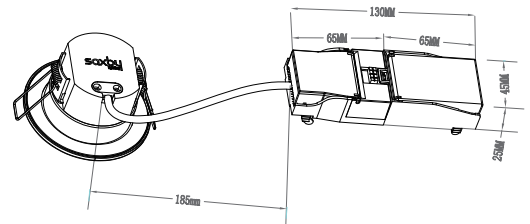

## ShieldPRO 4CCT Dual Wattage - 10 Pack

### SPEC DATA

Product Wattage:	5/7W
Product Lumen:	750
Lumen/W:	107
Kelvin:	2700/3000/4000/6000K
Energy Rating:	E
Dimmable:	Yes
Beam Angle:	60°
Power Factor:	0.9
SDCM:	6
CRI:	80
Lifetime (Hours):	30000
LED Brand:	Samsung
Driver Type:	Constant current 170mA
Inrush Current at Start Up:	10A
Product Voltage:	220-240V
Hertz:	50/60
Surge Protection (KV):	2KV
Operating Temp.:	-20 to 40 Degree
Cut out:	Ø68mm
Minimum Cavity Depth:	65mm
Product Weight (KG):	0.22
Terminal Block:	3/6 way fast fit
Class:	2