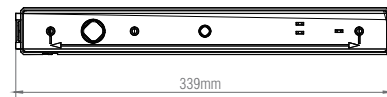

KIT INCLUDES

- 1 x Sight
- 4 x Emergency sign kit