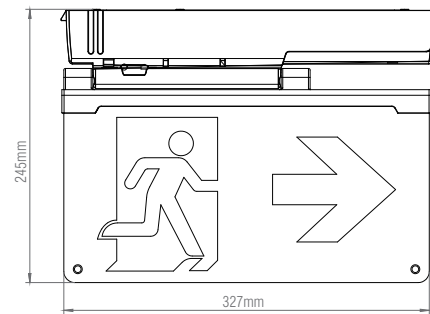

Cut hole : 335 x 57mm
Minimum cavity depth : 52mm