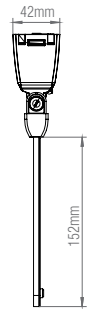

SPEC DATA

Product Wattage:	3.5W
Product Lumen:	110Lm
Lumen/W:	31
EM Wattage:	0.4W
EM Lumen:	50Lm
Kelvin:	6500K
Dimmable:	N
Beam Angle:	90°
CRI:	80
Lifetime (Hours):	50000
Power Factor:	0.5
SDCM:	6
Driver Type:	Constant Current 320mA
Inrush Current at Start Up:	Max. 2A
Product Voltage:	220-240V
Hertz:	50/60
Surge Protection (KV):	1
Operating Temp:	0 to 45 Degree
Battery Spec.:	LiFePO4 3.2V 600mA x 1pc
Duration:	3 hours (180 minutes)
Product Weight (KG):	0.75
Terminal Block:	3-way
Class:	2

ACCESSORIES

- 108751, SightPro 6-in-1 recess accessory
- 108752, SightPro 6-in-1 wall flag mount accessory
- 108753, SightPro 6-in-1 track accessory

KIT INCLUDES

- 1 x Sight
- 4 x Emergency sign kit

Recess Accessory 108751

Cut hole : 335 x 57mm
Minimum cavity depth : 52mm

Wall Flag Mount Accessory 108752

Track Accessory 108753